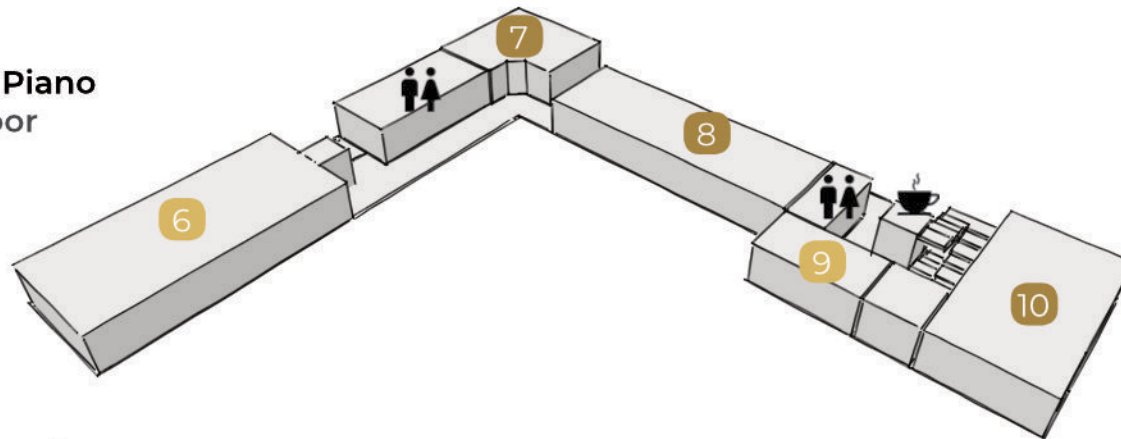

Primo Piano Top floor

Uffici/Offices

6) Laboratorio Analisi Sensoriali/ Sensory Analysis Lab
8) Career Center
11) Docenti e Ricercatori /Professors & Researchers

12) Docenti e Ricercatori /Professors & Researchers
13) Granai della Memoria/Granaries of Memory